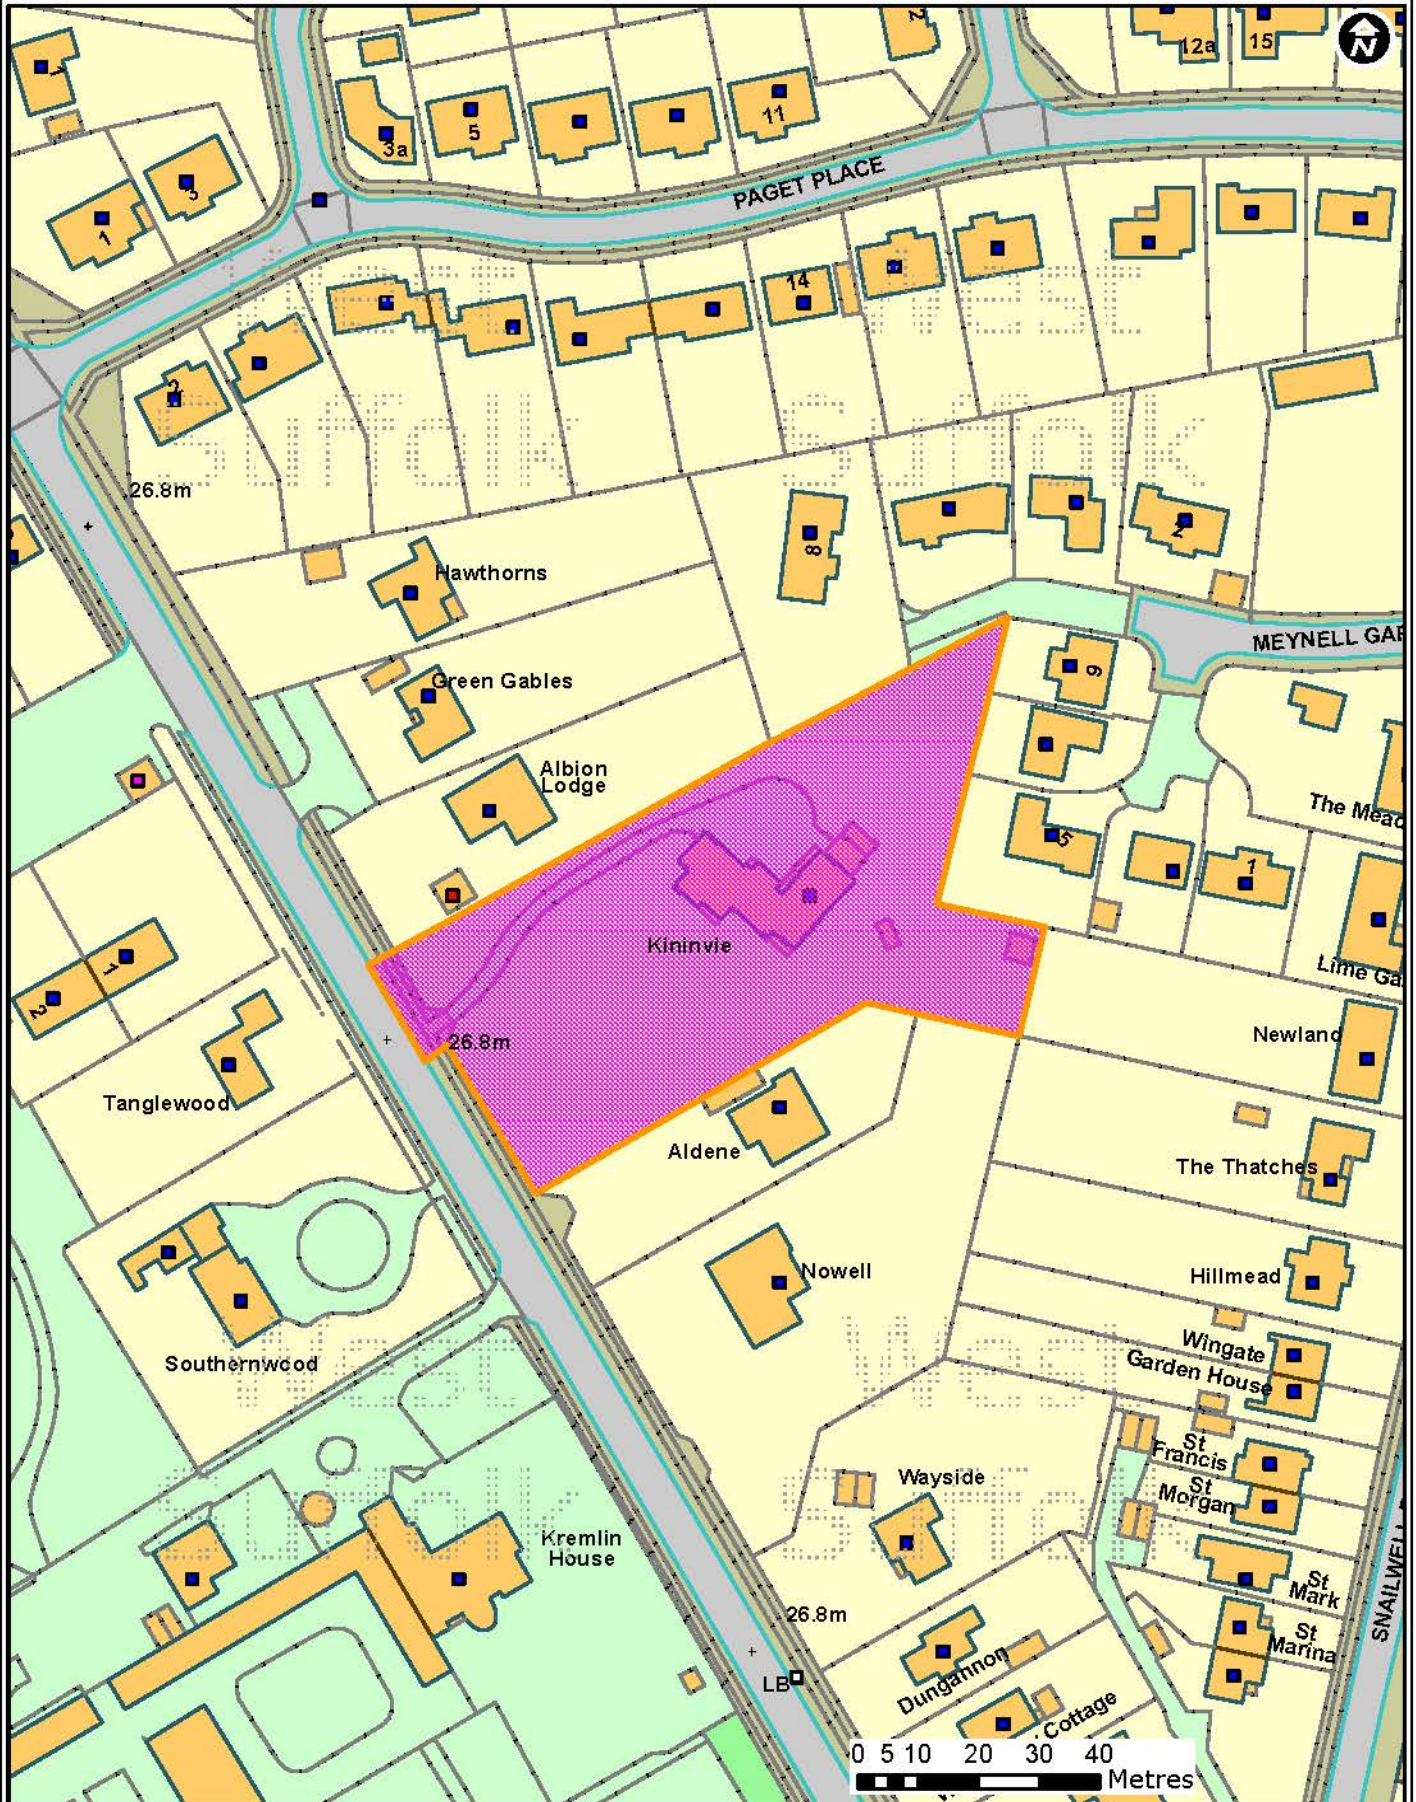

DC/15/2120/FUL

Pakenham Ward

Forest Heath • St Edmundsbury

**West Suffolk**  
working together

© Crown Copyright and database rights 2015 Ordnance Survey 100019675/100023282. You are not permitted to copy, sub-license, distribute or sell any of this data to third parties in any form. Use of this data is subject to terms and conditions. See [www.westsuffolk.gov.uk/disclaimer.cfm](http://www.westsuffolk.gov.uk/disclaimer.cfm).

**Scale: 1:1,250**  
**Date: 19/05/2016**